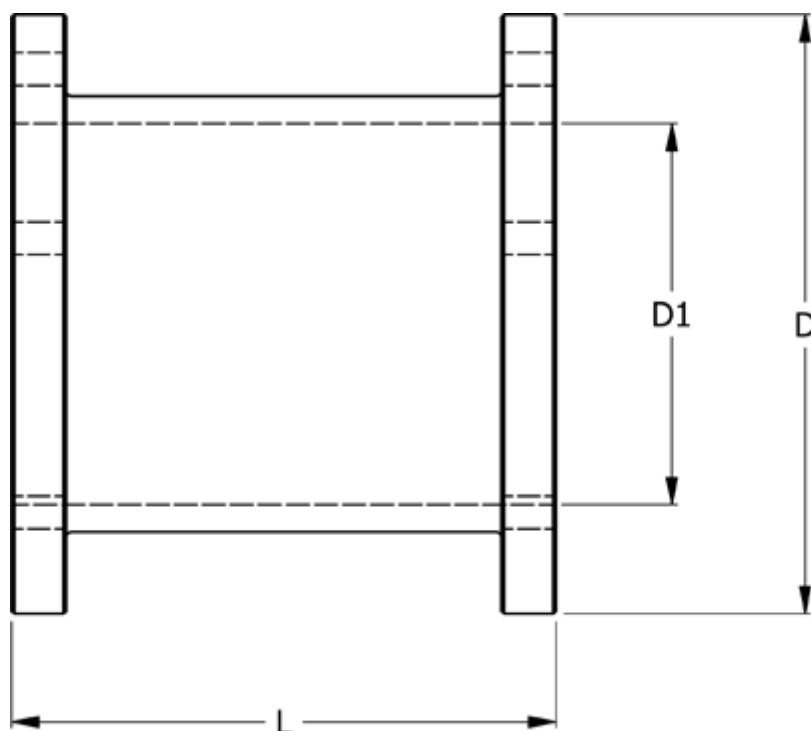

Article number: 330608006140
Description: Coupling N-Eupex str. 80
Part 6 - 80

Measures

D	= 80
D1	= 55
L	= 140
Torque (N m)	= 60